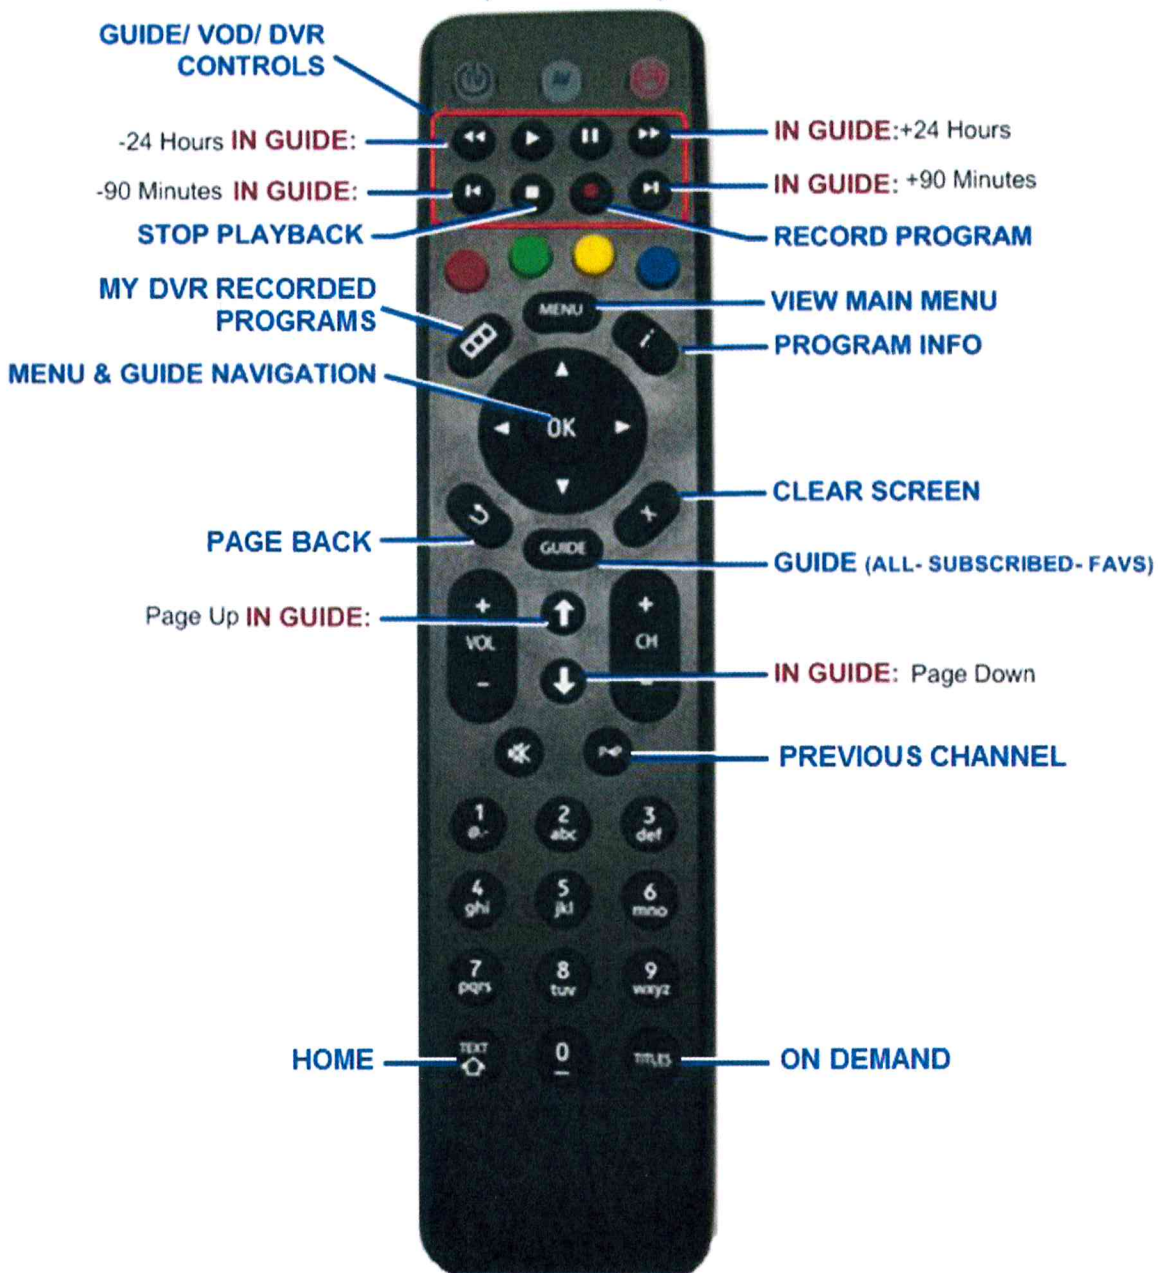

Amino Advanced Remote (WILLOW)

SHORTCUT BUTTONS			
CURRENT PROGRAM INFO	HELP	CHANNEL GUIDE	PREVIOUS MENU

USER LOGIN SCREEN KEYS	
BACKSPACE	NEXT/ PREVIOUS USER

Amino Advanced Remote

SHORTCUT BUTTONS			
			
CURRENT PROGRAM INFO	HELP	CHANNEL GUIDE	PREVIOUS MENU
USER LOGIN SCREEN KEYS			
			
BACKSPACE	HOME	NEXT / PREVIOUS USER	