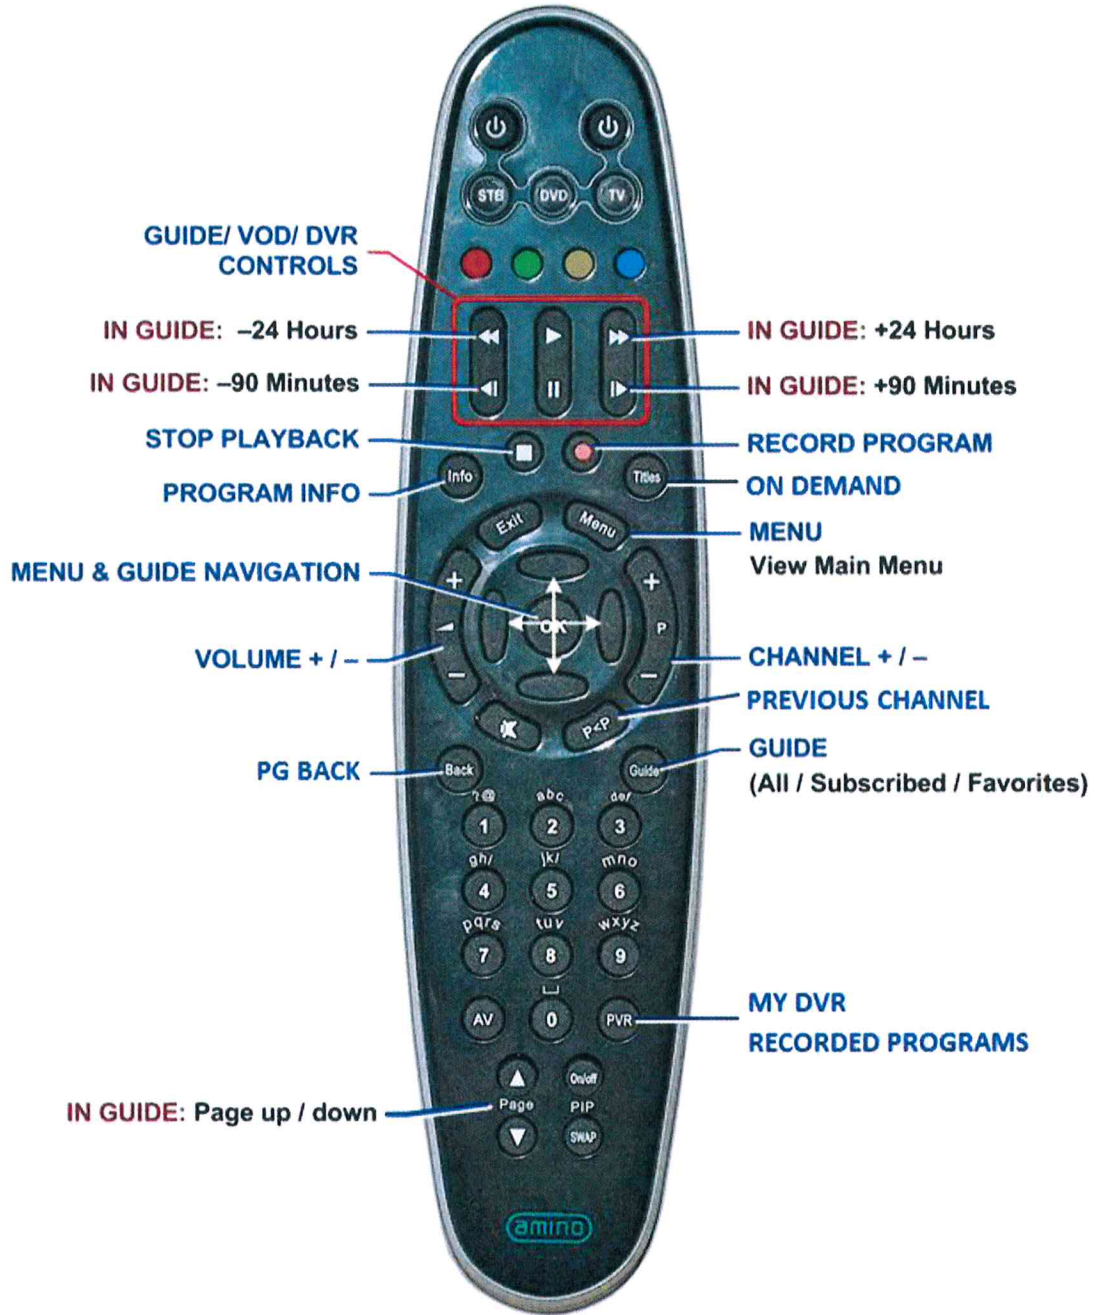

Amino Advanced Remote (WILLOW)

SHORTCUT BUTTONS			
CURRENT PROGRAM INFO	HELP	CHANNEL GUIDE	PREVIOUS MENU

USER LOGIN SCREEN KEYS	
BACKSPACE	NEXT/ PREVIOUS USER

Amino Advanced Remote

SHORTCUT BUTTONS			
			
CURRENT PROGRAM INFO	HELP	CHANNEL GUIDE	PREVIOUS MENU
USER LOGIN SCREEN KEYS			
			
BACKSPACE	HOME	NEXT / PREVIOUS USER	